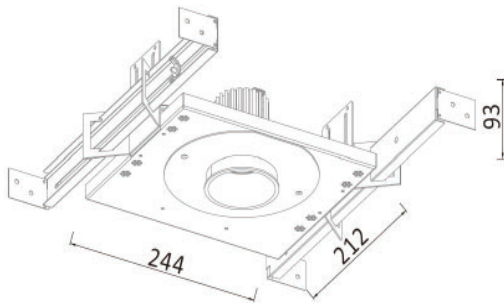

DETAILS

Dimming: Triac (5-100%) and 0-10v with same driver.
 Input Voltage: 120/277v 50-60Hz.
 Finishes: White, Black, Silver
 Beam Angle: 24, 40
 Operating Temp Range: -20c through +45c
 Warranty: 5 Years
 Weight: 1.8lbs
 Adjustment: 365Degrees Rotation, 35Degrees Vertical
 Housing: New Construction or Remodeler
 Additional: Lensed trims available for food service or damp locations.

DIMENSIONS

4.7" x 4.4"

FRAME KIT DIMENSIONS

OPTIC ACCESSORIES (Factory Installed)

GLASS LENS
(COLOR FILTERS AVAILABLE UPON REQUEST)

HEXCELL LOUVER

Measurements in Millimeters. To Convert to Inches Divide by 25.4