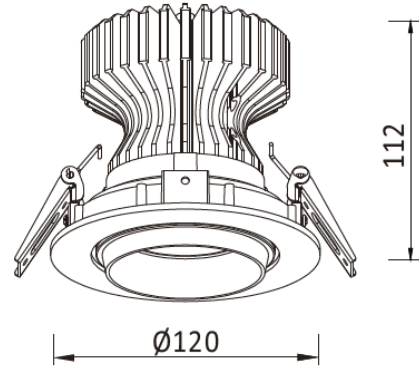

MOLLY Downlight

17-32W COB | 2000-3300 LUMENS | 90CRI | 2700-4000K

*Mini 3" Downlight for Residential, Commercial and Retail Applications.
Standard with 90CRI Rating, COB LED and Universal Dimmable driver.*

DETAILS

Dimming: Triac (5-100%) and 0-10v with same driver.
 Input Voltage: 120/277v 50-60Hz.
 Finishes: White, Black, Silver
 Beam Angle: 24, 40
 Operating Temp Range: -20c through +45c
 Warranty: 5 Years
 Weight: 1.8lbs
 Adjustment: 365Degrees Rotation, 35Degrees Vertical
 Housing: New Construction or Remodeler
 Additional: Lensed trims available for food service or damp locations.

DIMENSIONS

4.7" x 4.4"

FRAME KIT DIMENSIONS

OPTIC ACCESSORIES (Factory Installed)

GLASS LENS
(COLOR FILTERS AVAILABLE UPON REQUEST)

HEXCELL LOUVER

Measurements in Millimeters. To Convert to Inches Divide by 25.4

Ordering Information:

MOLLY	WATTS : 17W 32W
	TEMP : 2700K 3000K 3500K 4000K
	BEAM : 15 24D 40D
	TRIM FINISH : WH BK SL
	ACCESSORY : LENS HEX (NONE LEAVE BLANK)
A-1584	FRAME KIT (A-1584 + A-1708)

17w-2000lm | 32w-3300lm